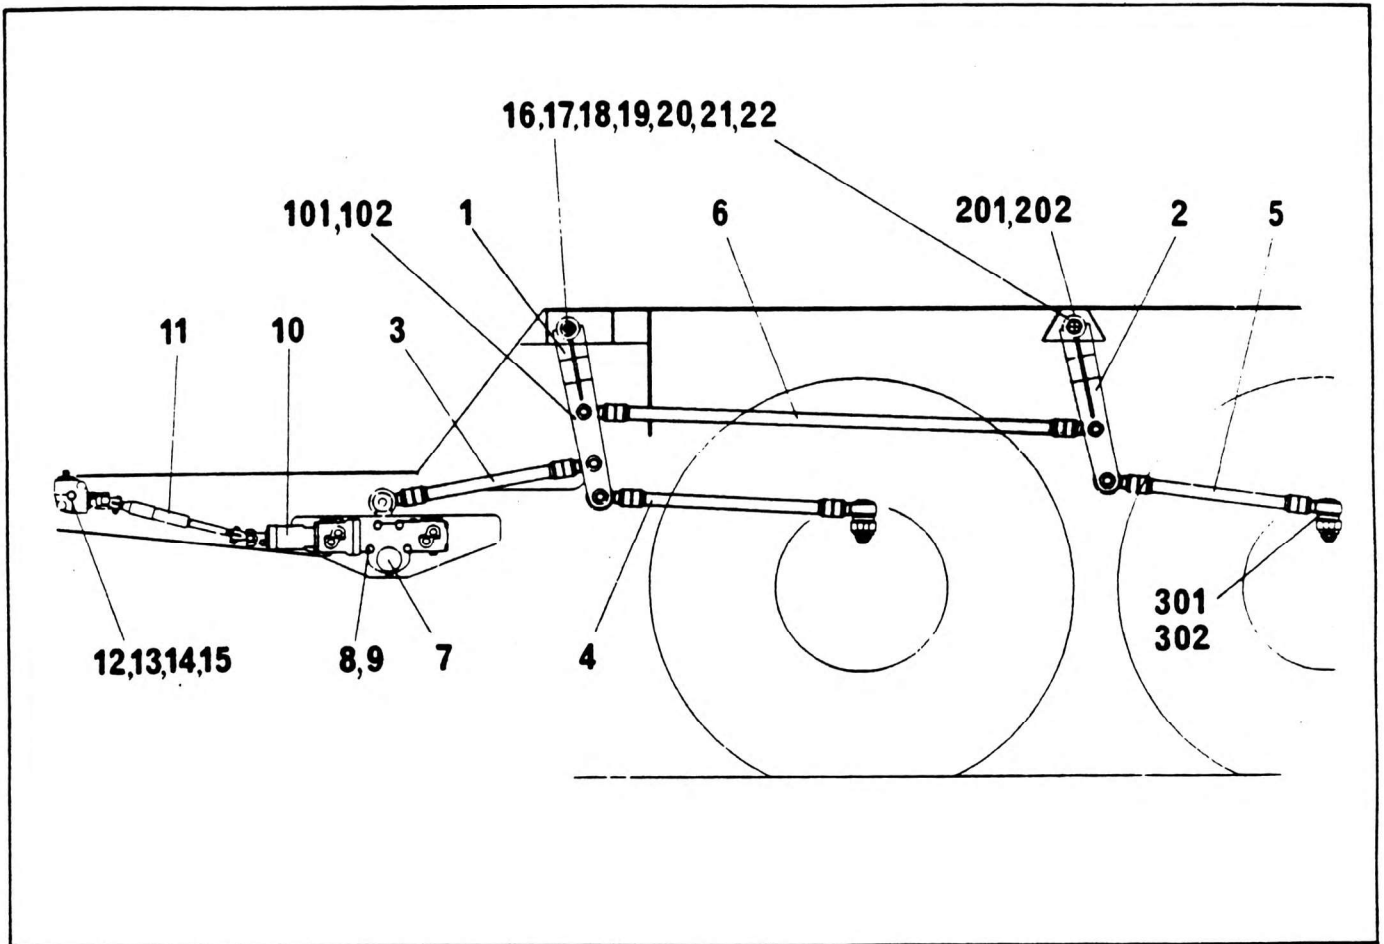

STEERING INSTALL

NO.	PART NO.	QTY.	DESCRIPTION	NO.	PART NO.	QTY.	DESCRIPTION
1	6-593-990257	1	Lever Assembly Steering Incl. Items 101 - 102	19	4-705-995329	2	Shim
2	6-593-990286	1	Lever Assy Steering Incl. Items 201-202	20	7-951-210014	2	Washer Plate M12
3	7-601-990135	1	Drag Link 700 crs Incl. Items 301-302	21	7-661-211103	2	Nut M12
4	7-601-990137	1	Drag Link 859 crs Incl. Items 301-302	22	7-440-000000	2	Grease Fitting
5	7-601-990074	1	Drag Link 733 crs Incl. Items 301-302	101	6-593-990259	1	Lever
6	7-601-990138	1	Drag Link 1670 crs Incl. Items 301-302	102	7-199-995000	1	Bushing
7	7-033-995004	1	Drop Arm	201	6-593-990260	1	Lever
8	7-951-240210	4	Spring Washer M16	202	7-199-995000	1	Bushing
9	7-136-241453	4	M16 x 35 Setscrew	301	9-601-990020	1	Ball Joint RH
10+	6-490-990046	1	Steering Box Assy	302	9-601-990021	1	Ball Joint LH
11+	7-810-990137	1	Drive Shaft				+ See further breakdown in this group
12*	7-490-990035	1	Steering Bevel Box				* Serviced as an assembly only
13	7092305	2	Bolt M12 x 130 Long				
14	7-951-210210	2	Spring Washer M12				
15	7-661-210003	2	Nut M12				
16	6-810-995005	2	Shaft				
17	7-689-990103	2	Pin Retainer				
18	7-126-211650	2	Bolt M12 x 45 Long				